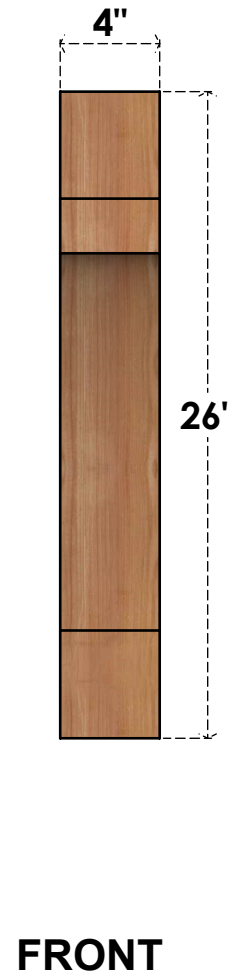

BRC04X14X26MRC00RWR

4"W X 14"D X 26"H MERCED ROUGH SAWN BRACE, WESTERN RED CEDAR

EKENA MILLWORK
 2300 WEST MAIN ST.
 CLARKSVILLE, TX 75426
 TOLL FREE: 866-607-0453
 WWW.EKENAMILLWORK.COM

NOTES

1. INSTALLATION TO BE COMPLETED IN ACCORDANCE WITH MANUFACTURER'S SPECIFICATIONS.
2. DRAWING MAY NOT BE TO SCALE
3. THIS DRAWING IS INTENDED FOR DESIGN AND PLANNING PURPOSES ONLY.
4. ALL INFORMATION CONTAINED HEREIN WAS CURRENT AT THE TIME OF DEVELOPMENT BUT MUST BE REVIEWED AND APPROVED BY THE PRODUCT MANUFACTURER TO BE CONSIDERED ACCURATE.
5. PRODUCTS ARE NOT KILN DRIED. THIS ITEM IS UNIQUE AND WILL CONTAIN THE NATURAL VARIATIONS THAT THE WOOD SPECIES OFFERS. THIS MAY RESULT IN VARIATIONS UP TO 1/4"