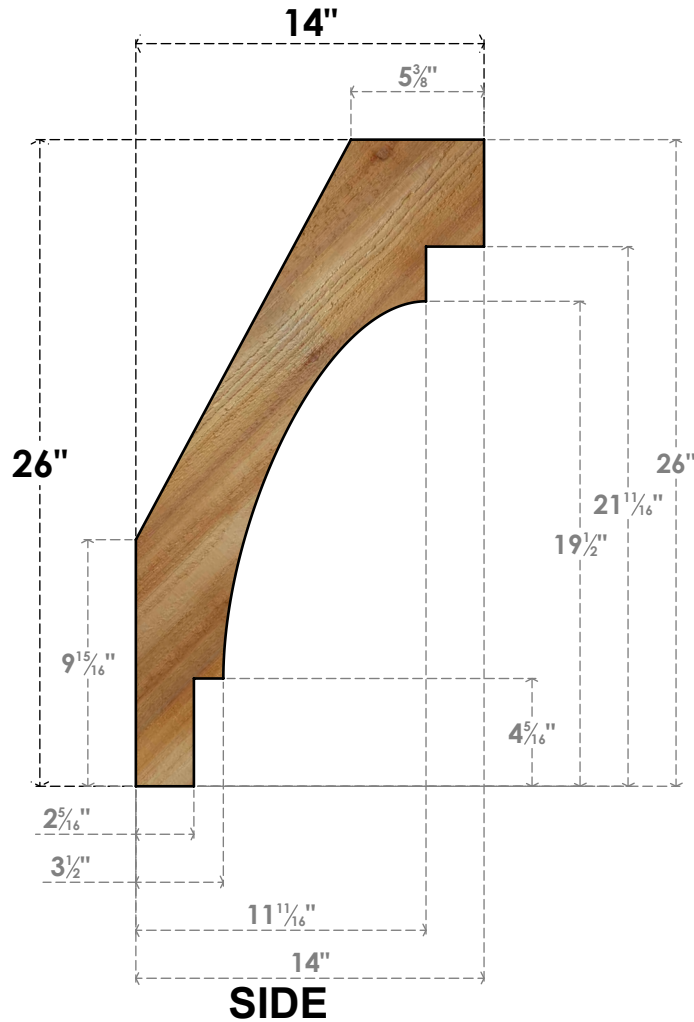

BRC04X14X26MRC00RWR

4"W X 14"D X 26"H MERCED ROUGH SAWN BRACE, WESTERN RED CEDAR

EKENA MILLWORK
 2300 WEST MAIN ST.
 CLARKSVILLE, TX 75426
 TOLL FREE: 866-607-0453
 WWW.EKENAMILLWORK.COM

NOTES

1. INSTALLATION TO BE COMPLETED IN ACCORDANCE WITH MANUFACTURER'S SPECIFICATIONS.
2. DRAWING MAY NOT BE TO SCALE
3. THIS DRAWING IS INTENDED FOR DESIGN AND PLANNING PURPOSES ONLY.
4. ALL INFORMATION CONTAINED HEREIN WAS CURRENT AT THE TIME OF DEVELOPMENT BUT MUST BE REVIEWED AND APPROVED BY THE PRODUCT MANUFACTURER TO BE CONSIDERED ACCURATE.
5. PRODUCTS ARE NOT KILN DRIED. THIS ITEM IS UNIQUE AND WILL CONTAIN THE NATURAL VARIATIONS THAT THE WOOD SPECIES OFFERS. THIS MAY RESULT IN VARIATIONS UP TO 1/4"